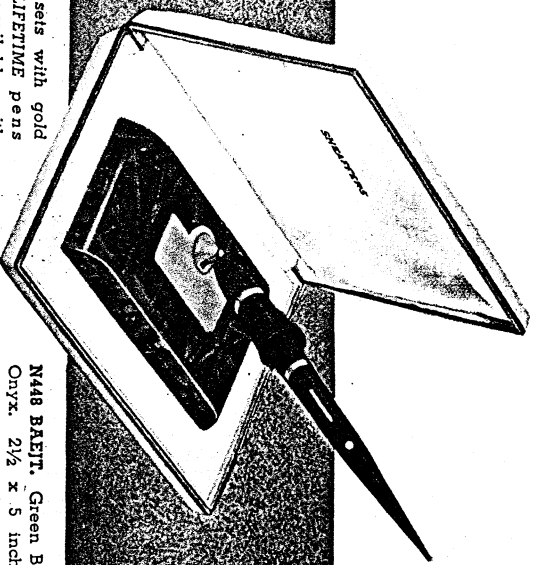

N488 BAEPD. Black Carrara. 3/4" x 5 inches. Gold monogram plate. With LIFETIME Pen $12.50.

N468 BAELR. Colored Pedrara Onyx. 3" x 5". Gold monogram plate. With LIFETIME Pen $12.50.

N448 BAELT. Green Brazilian Onyx. 2 1/2 x 5 inches. Gold name plate. With special gift case, and LIFETIME Pen $12.50.

Desk sets with gold trim LIFETIME pens also available with AUTOGRAPH LIFE-20 TIME pens, for facsimile signature engraving.